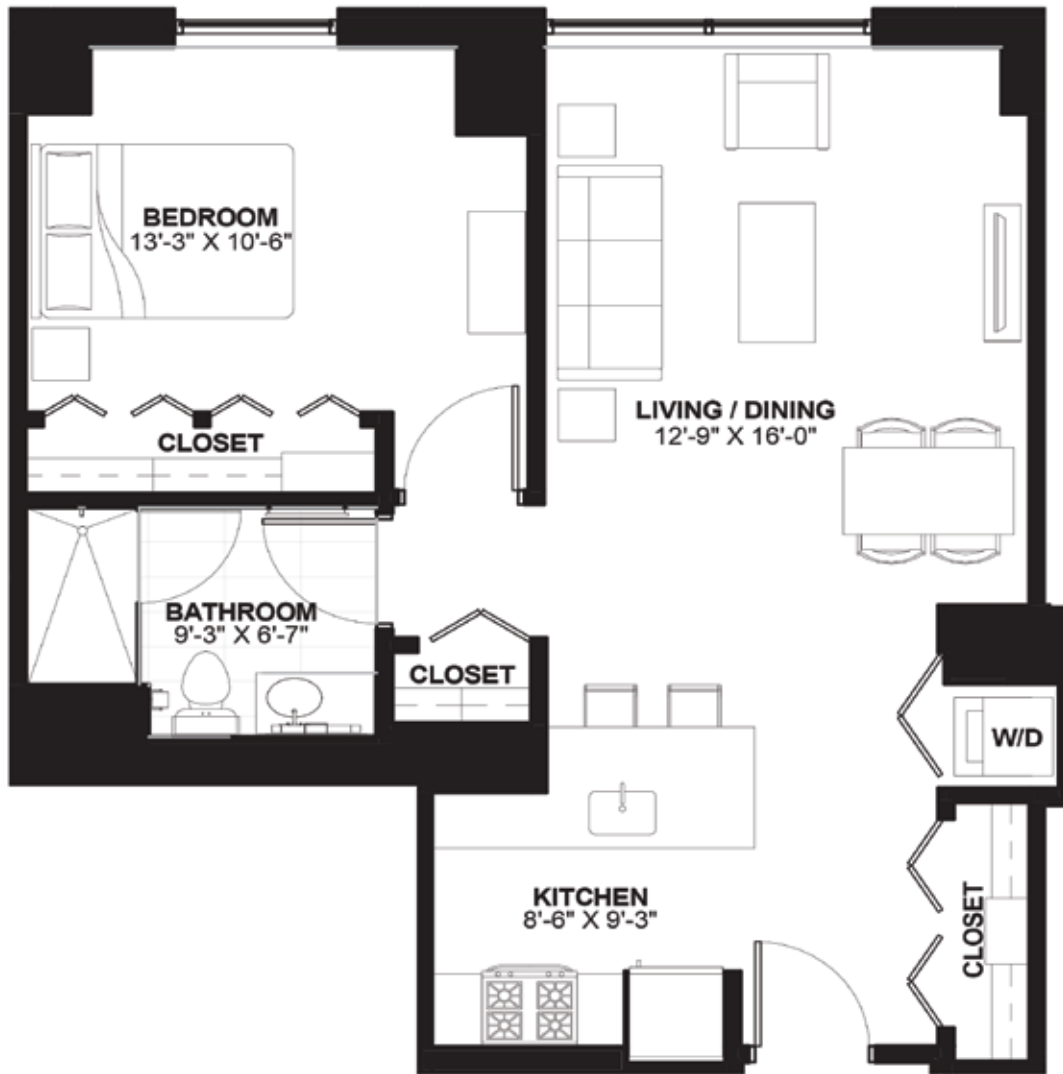

UNIT 3

1 BEDROOM
1 BATHROOM
738 SQ. FT.

KEY PLAN

423 E OHIO ST CHICAGO, IL 60611 | SIENNACHICAGO.COM | 773.850.2703 | SIENNALEASING@FULTONGRACE.COM

All dimensions and square footages are approximate and plans are not to scale. Designs, materials and specifications are subject to architectural, structural and other revisions as they are deemed necessary by the developer, builder or architect, or as may be required by law. The developer reserves the right to make modifications in pricing, scheduling and delivering of residences without prior notice.