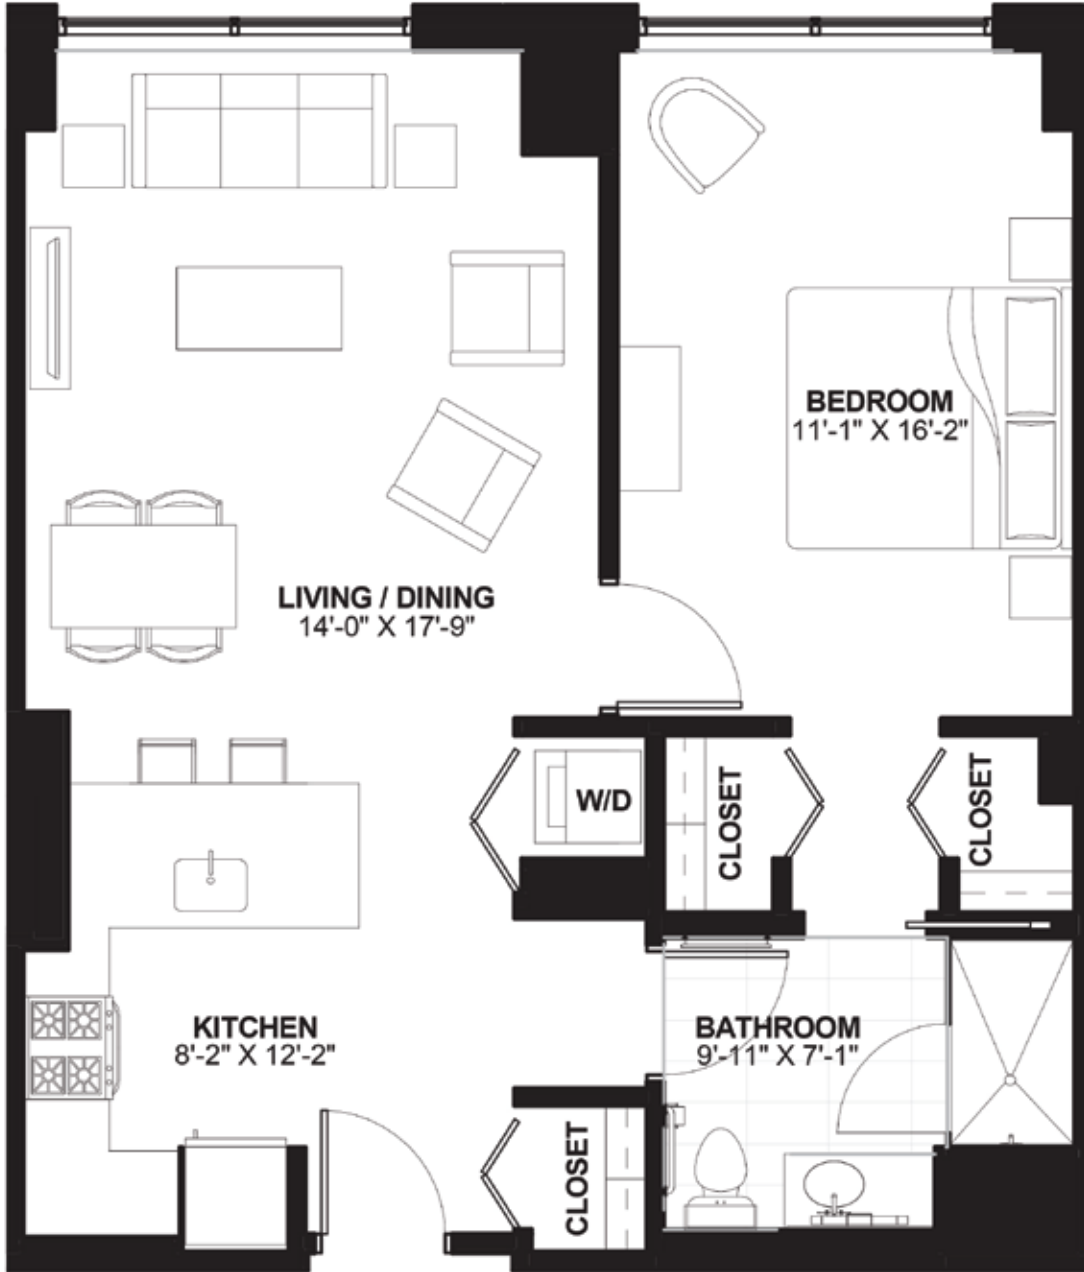

UNIT 4

1 BEDROOM
1 BATHROOM
795 SQ. FT.

KEY PLAN

423 E OHIO ST CHICAGO, IL 60611 | SIENNACHICAGO.COM | 773.850.2703 | SIENNALEASING@FULTONGRACE.COM

All dimensions and square footages are approximate and plans are not to scale. Designs, materials and specifications are subject to architectural, structural and other revisions as they are deemed necessary by the developer, builder or architect, or as may be required by law. The developer reserves the right to make modifications in pricing, scheduling and delivering of residences without prior notice.