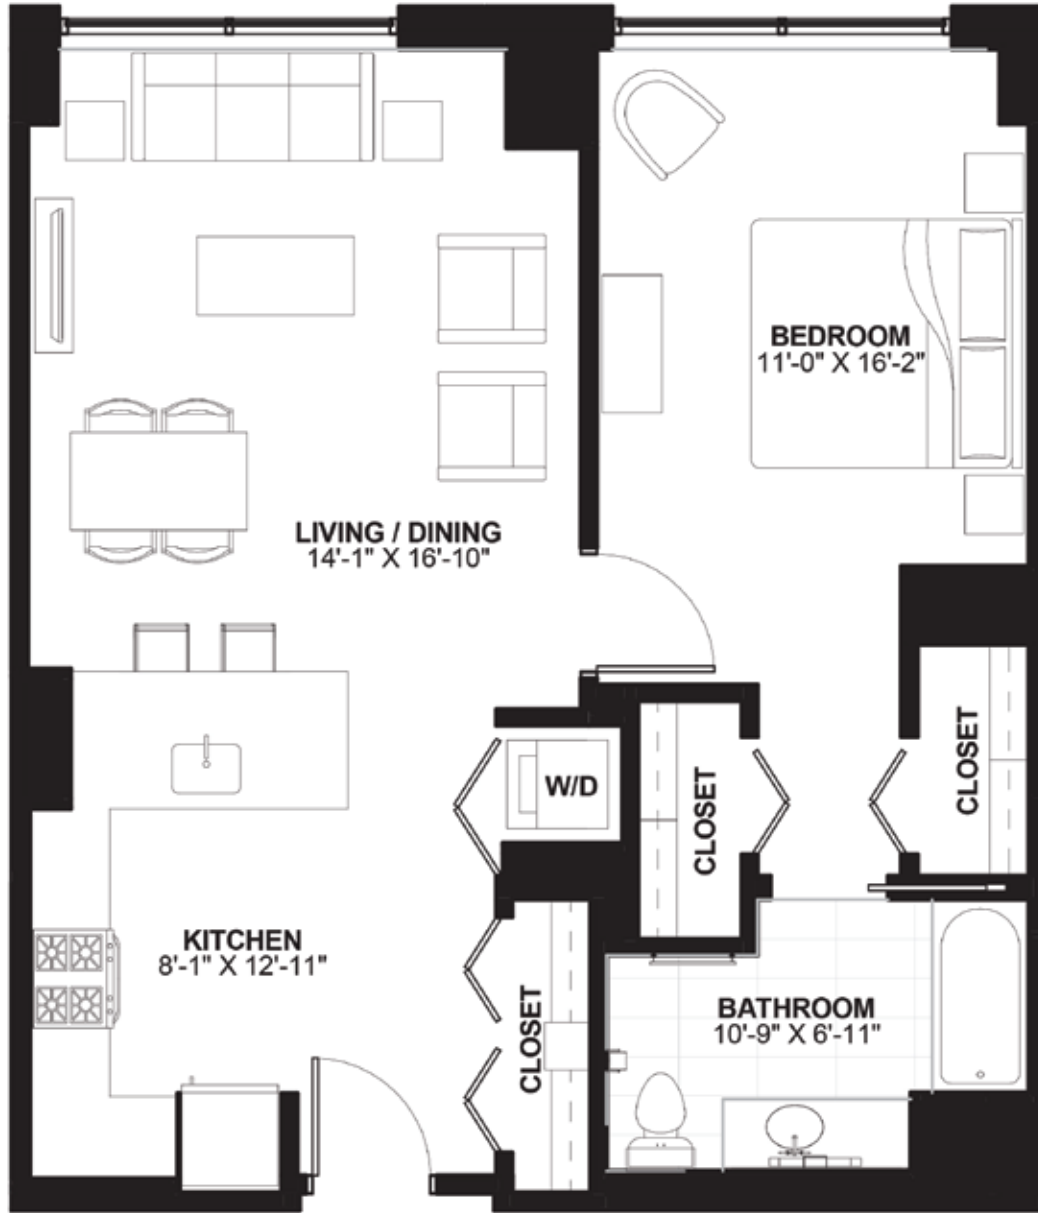

UNIT 6

1 BEDROOM
1 BATHROOM
792 SQ. FT.

KEY PLAN

423 E OHIO ST CHICAGO, IL 60611 | SIENNACHICAGO.COM | 773.850.2703 | SIENNALEASING@FULTONGRACE.COM

All dimensions and square footages are approximate and plans are not to scale. Designs, materials and specifications are subject to architectural, structural and other revisions as they are deemed necessary by the developer, builder or architect, or as may be required by law. The developer reserves the right to make modifications in pricing, scheduling and delivering of residences without prior notice.